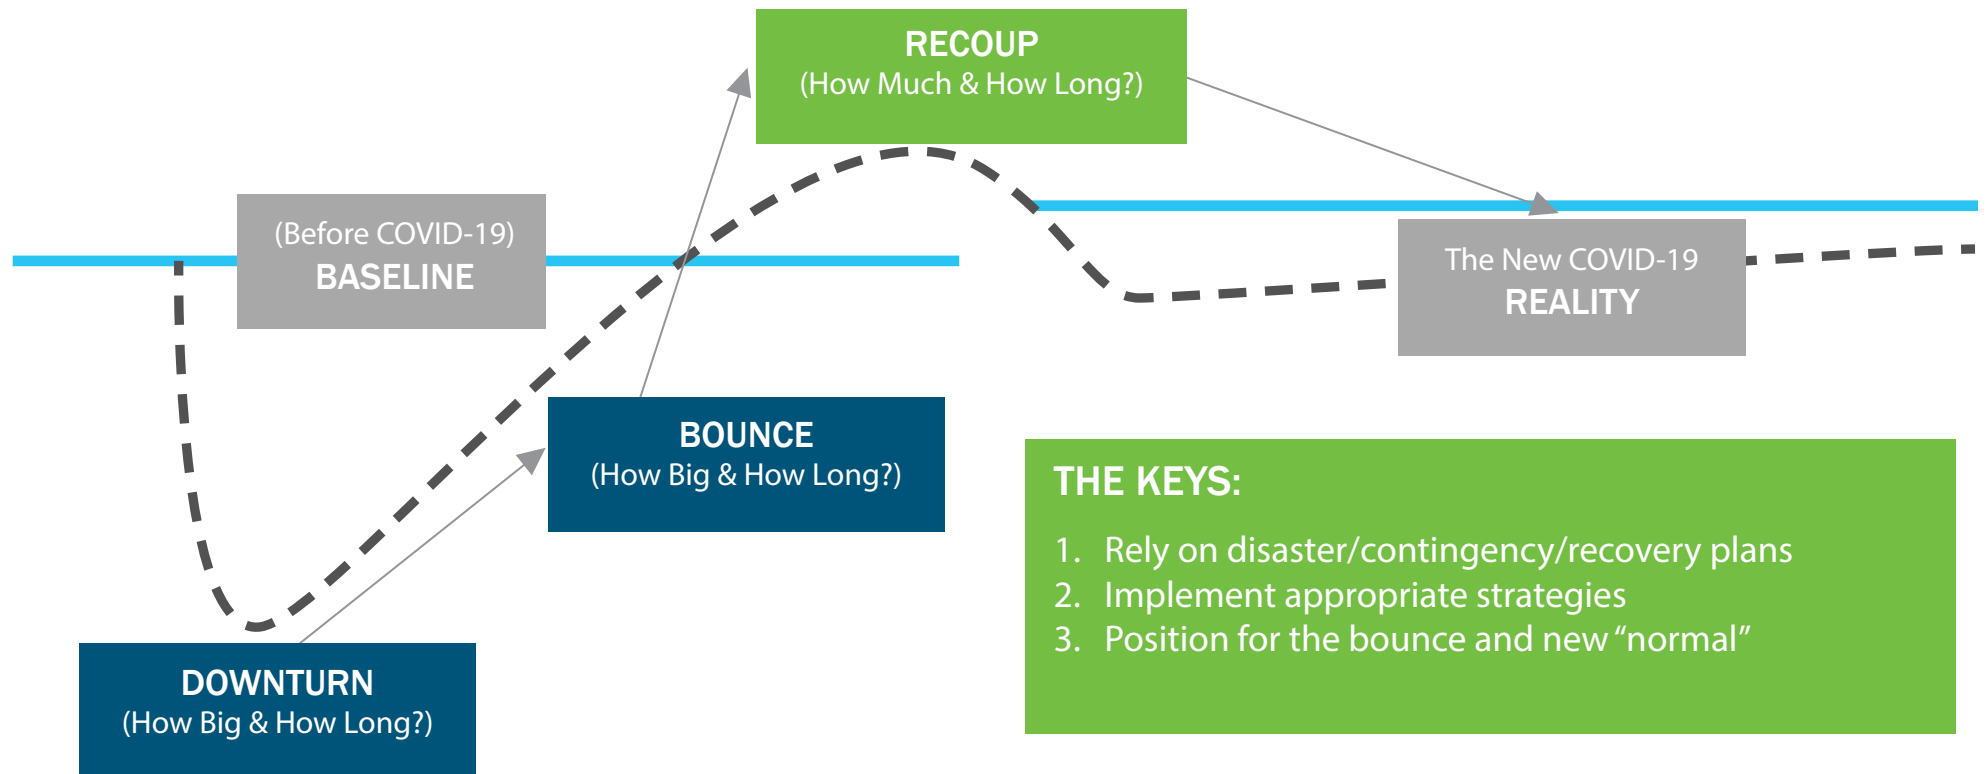

COVID-19 LIFE CYCLE

www.mcmill.info

402-371-1160

1-800-694-1160

125 S 4th St

Norfolk, NE 68701